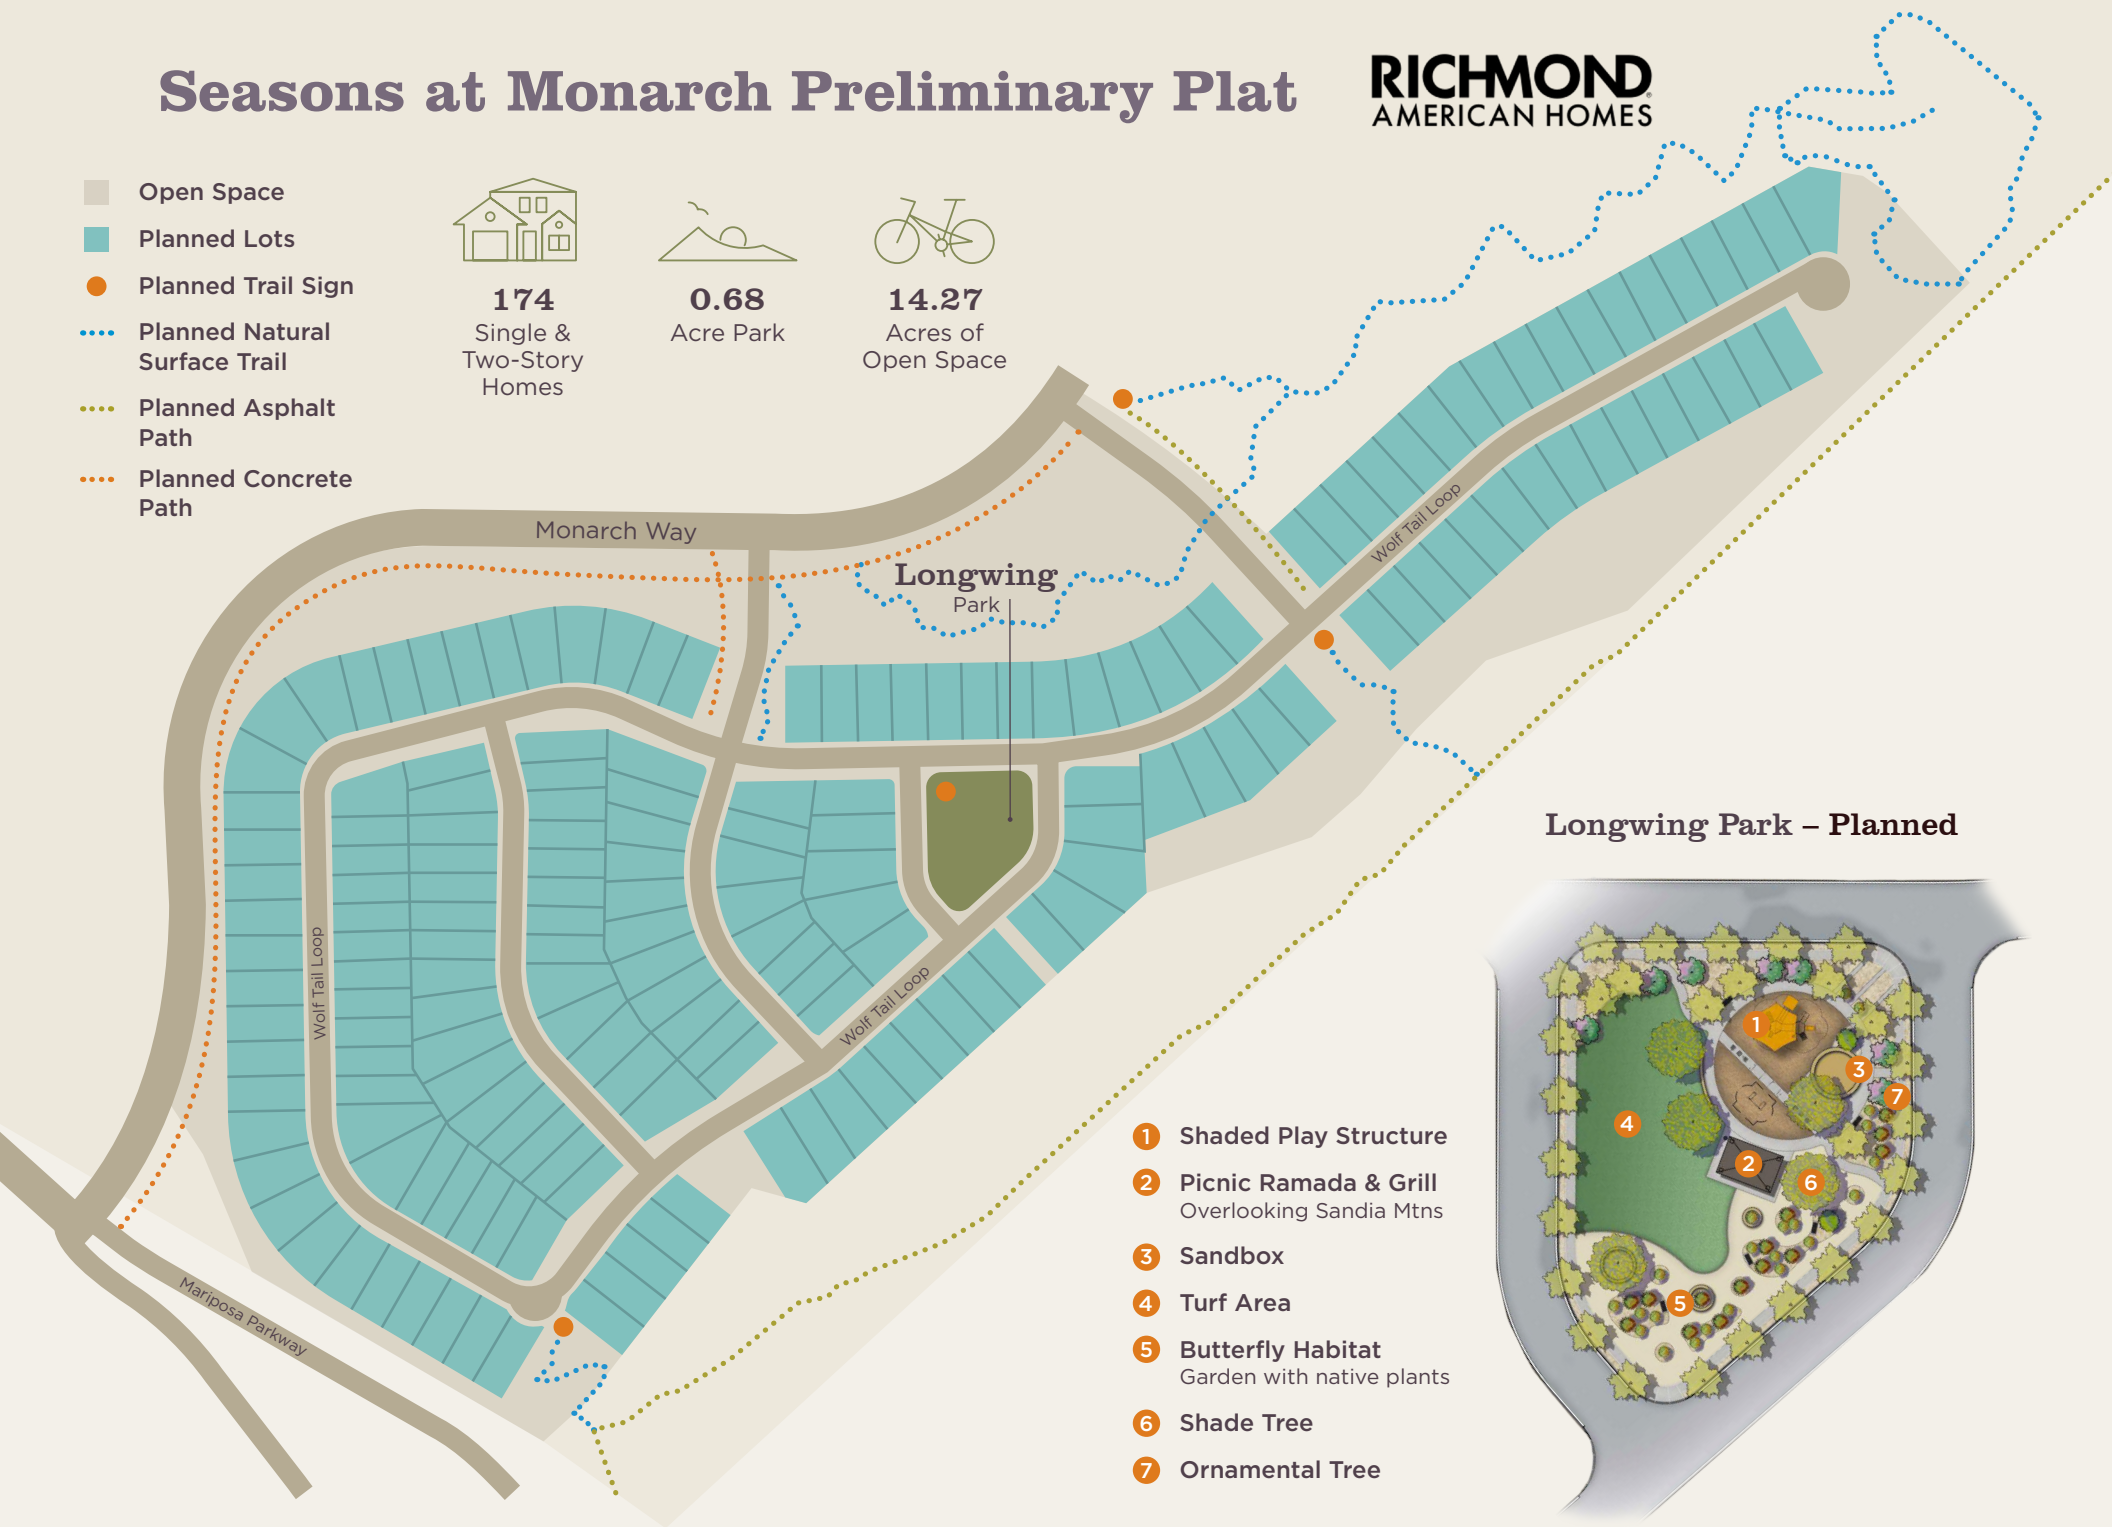

Seasons at Monarch Preliminary Plat

RICHMOND
AMERICAN HOMES

- Open Space
- Planned Lots
- Planned Trail Sign
- ⋯ Planned Natural Surface Trail
- ⋯ Planned Asphalt Path
- ⋯ Planned Concrete Path

174
Single &
Two-Story
Homes

0.68
Acre Park

14.27
Acres of
Open Space

Longwing Park – Planned

- 1 Shaded Play Structure
- 2 Picnic Ramada & Grill
Overlooking Sandia Mtns
- 3 Sandbox
- 4 Turf Area
- 5 Butterfly Habitat
Garden with native plants
- 6 Shade Tree
- 7 Ornamental Tree